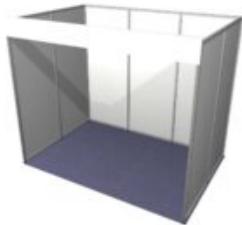

**EXHIBITION BOOTH 4X1,
CORNER BOOTH - WHITE**

SKU: 42043
Dimension 1 x 4 x 25
s cm
Color white

**EXHIBITION BOOTH 3X3, INLINE
BOOTH - WHITE**

SKU: 42025
Dimension 3 x 3 x 25
s cm
Color white

**EXHIBITION BOOTH 3X3, FRONT
BOOTH - WHITE**

SKU: 42024
Dimension 3 x 3 x 25
s cm
Color white

**EXHIBITION BOOTH 3X3,
CORNER BOOTH - WHITE**

SKU: 42026
Dimension 3 x 3 x 25
s cm
Color white

**EXHIBITION BOOTH 3X2, INLINE
BOOTH - WHITE**

SKU: 42022
Dimension 2 x 3 x 25
s cm
Color white