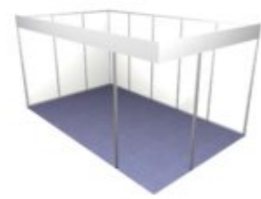

SKU: 42048
Dimension 1 x 6 x 25
s cm
Color white

**EXHIBITION BOOTH 5X3, INLINE
BOOTH - WHITE**

SKU: 42028
Dimension 3 x 5 x 25
s cm
Color white

**EXHIBITION BOOTH 5X3, FRONT
BOOTH - WHITE**

SKU: 42027
Dimension 3 x 5 x 25
s cm
Color white

**EXHIBITION BOOTH 5X3,
CORNER BOOTH - WHITE**

SKU: 42029
Dimension 3 x 5 x 25
s cm
Color white

**EXHIBITION BOOTH 5X2, INLINE
BOOTH - WHITE**

SKU: 42036
Dimension 2 x 5 x 25
s cm
Color white

**EXHIBITION BOOTH 5X2, FRONT
BOOTH - WHITE**