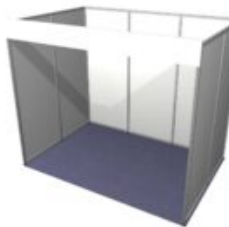

**EXHIBITION BOOTH 4X1,
CORNER BOOTH - WHITE**

SKU: 42043
Dimension 1 x 4 x 25
s cm
Color white

**EXHIBITION BOOTH 3X3, INLINE
BOOTH - WHITE**

SKU: 42025
Dimension 3 x 3 x 25
s cm
Color white

**EXHIBITION BOOTH 3X3, FRONT
BOOTH - WHITE**

SKU: 42024
Dimension 3 x 3 x 25
s cm
Color white

**EXHIBITION BOOTH 3X3,
CORNER BOOTH - WHITE**

SKU: 42026
Dimension 3 x 3 x 25
s cm
Color white

**EXHIBITION BOOTH 3X2, INLINE
BOOTH - WHITE**

SKU: 42022
Dimension 2 x 3 x 25
s cm
Color white