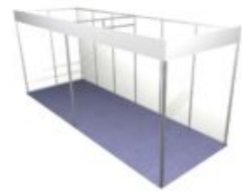

SKU: 42050
Dimension 3 x 6 x 25
s cm
Color white

**EXHIBITION BOOTH 6X2, INLINE
BOOTH - WHITE**

SKU: 42038
Dimension 2 x 6 x 25
s cm
Color white

**EXHIBITION BOOTH 6X2, FRONT
BOOTH - WHITE**

SKU: 42709
Dimension 2 x 6 x 25
s cm
Color white