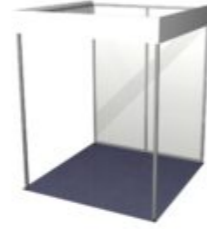

**EXHIBITION BOOTH 2X2, FRONT
BOOTH - WHITE**

SKU: 42702

Dimension 2 x 2 x 25

s cm

Color white